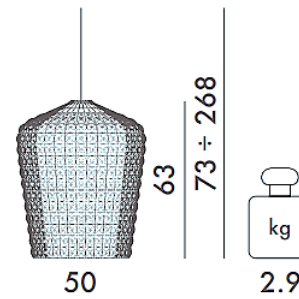

Kabuki

The Kabuki floor lamp is injection moulded. The technology used makes it possible to create a woven structure similar to lace with a unique perforated surface through which the light is diffused. Available in indoor and outdoor versions.

Brand: **KARTELL**
Item type: Suspended Lamp
Item code: 9175/VE
Designer: Ferruccio Laviani
Color: Green
Dimension: Ø50 x 73+268 cm

Please click the link for more option and finishes:

https://www.kartell.com/IT/it/illuminazione/kabuki/09175?variantName=x_colorVariant&variantValue=VE